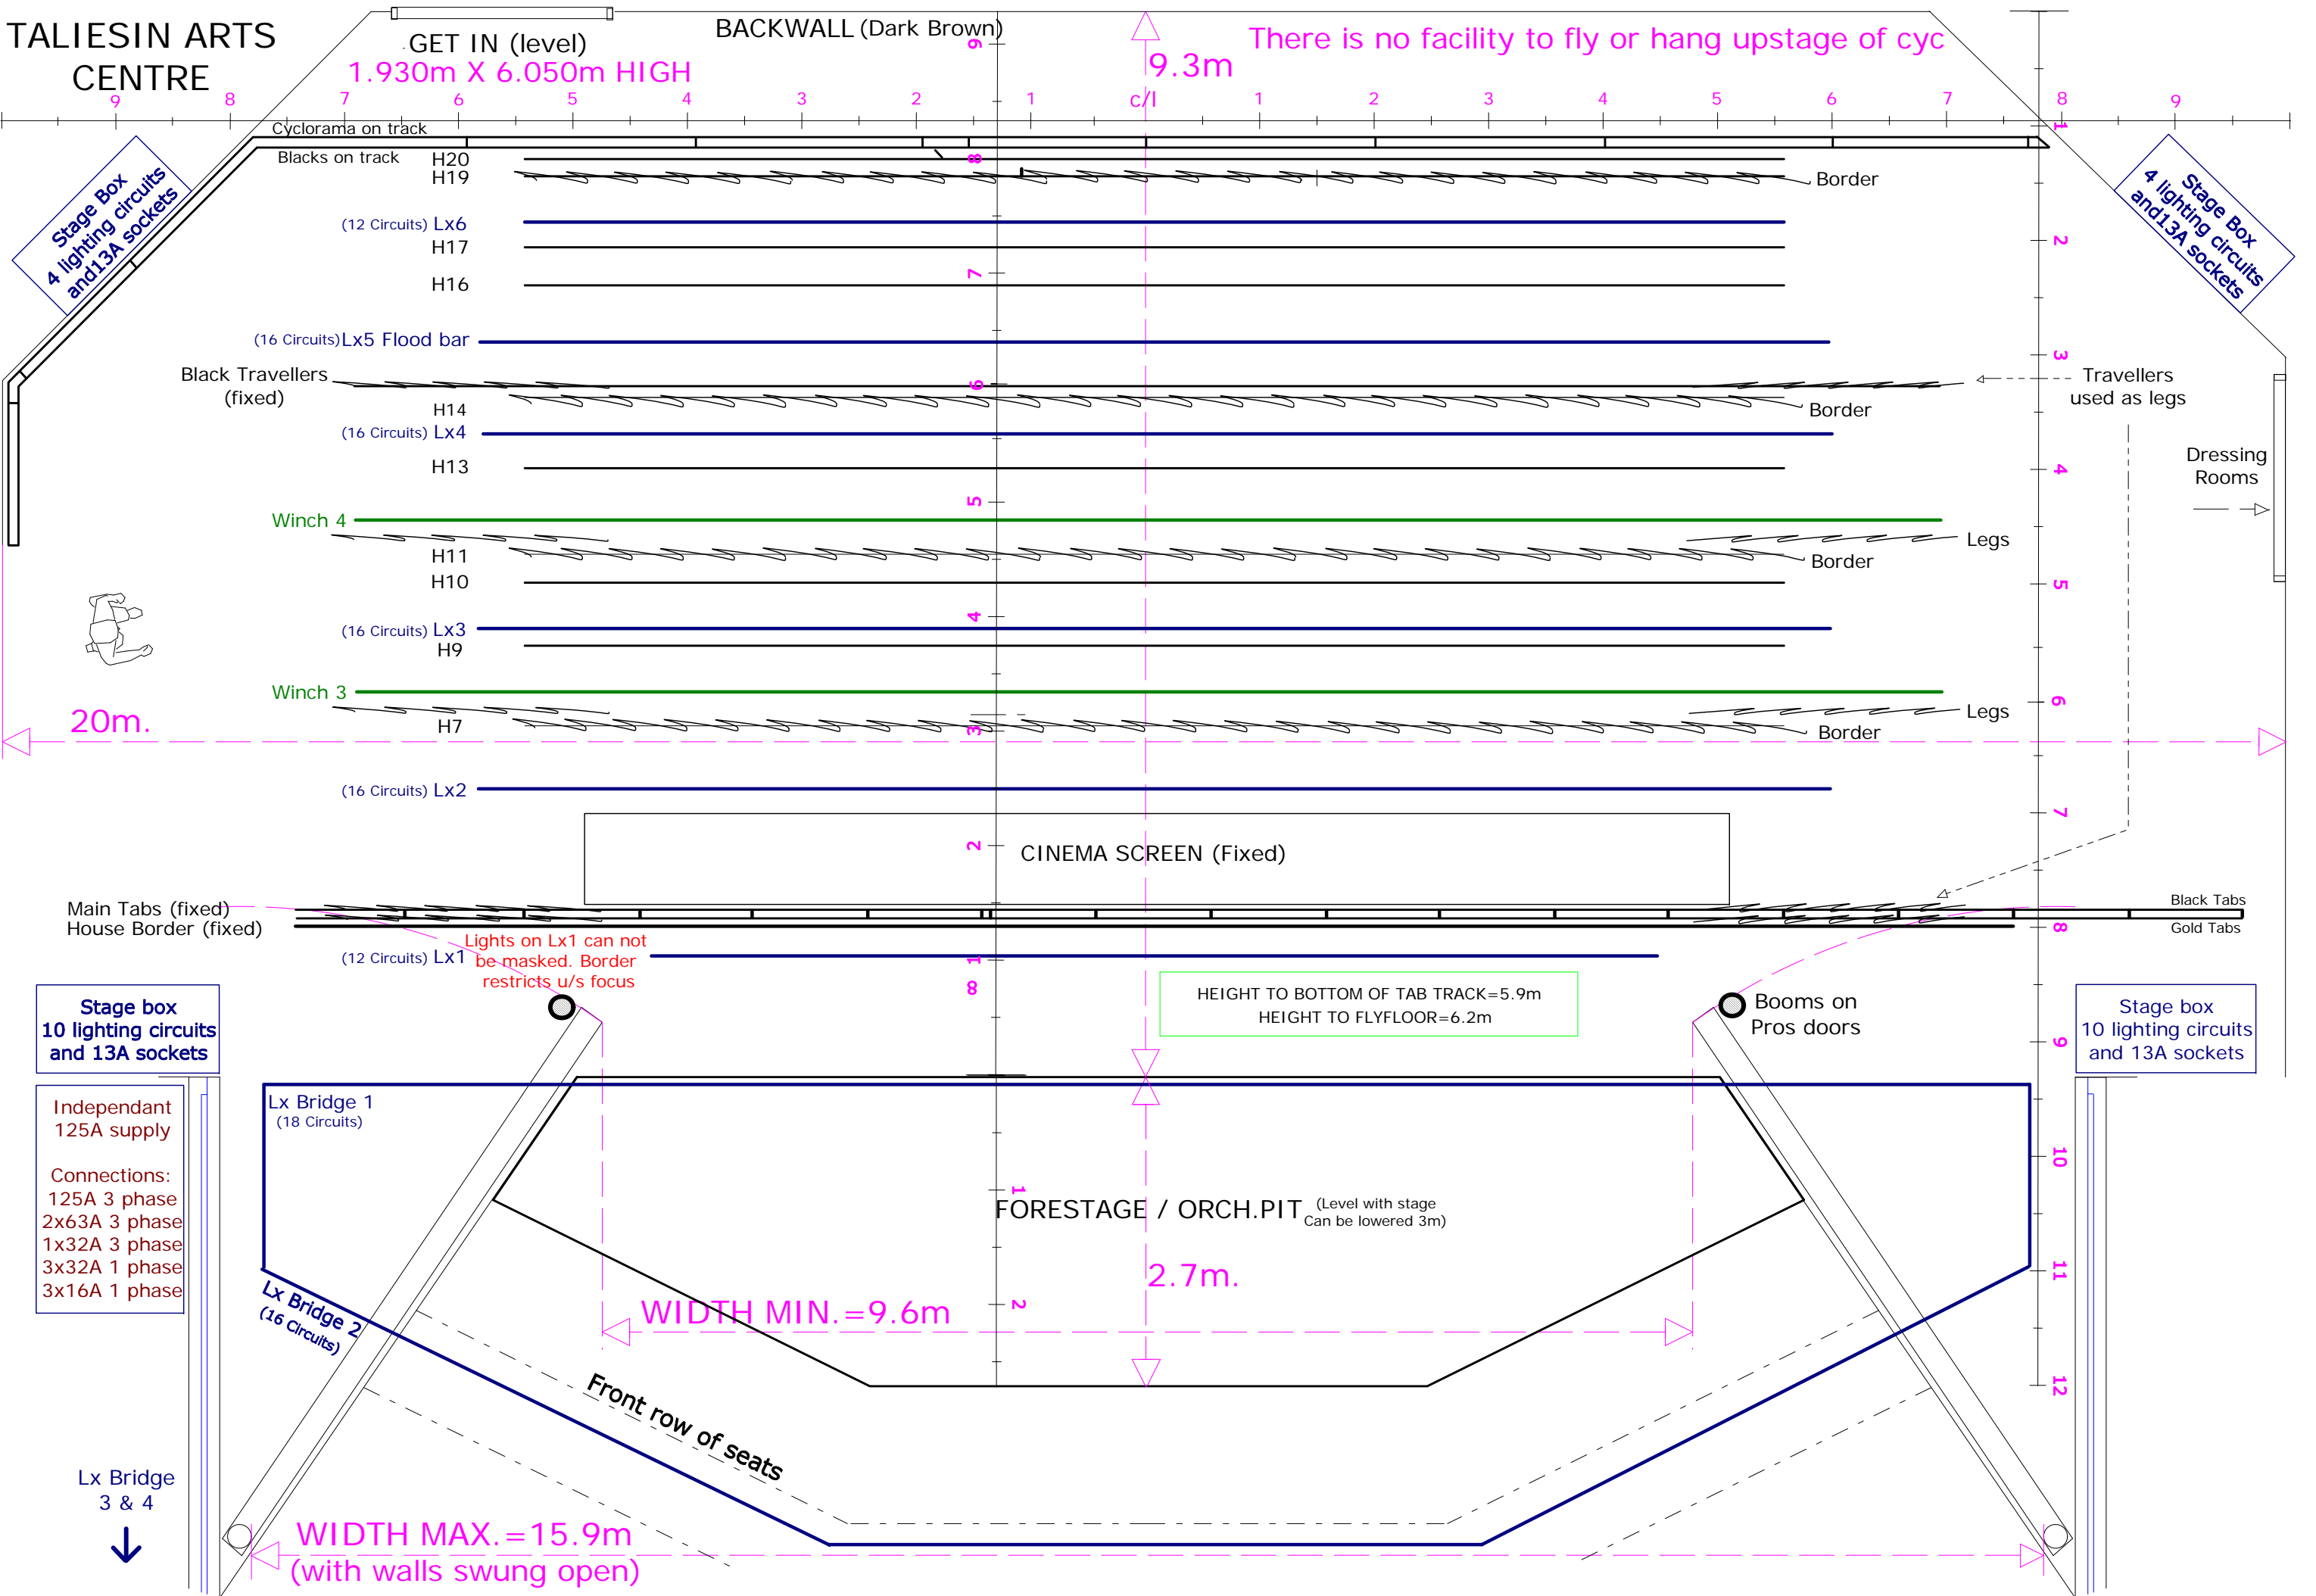

TALIESIN ARTS CENTRE

GET IN (level)
1.930m X 6.050m HIGH

BACKWALL (Dark Brown)

9.3m
c/l

There is no facility to fly or hang upstage of cyc

Stage Box
4 lighting circuits
and 13A sockets

Stage Box
4 lighting circuits
and 13A sockets

Cyclorama on track

Blacks on track

H20
H19

(12 Circuits) Lx6

H17

H16

(16 Circuits) Lx5 Flood bar

Black Travellers (fixed)

H14

(16 Circuits) Lx4

H13

Winch 4

H11

H10

(16 Circuits) Lx3

H9

Winch 3

H7

(16 Circuits) Lx2

CINEMA SCREEN (Fixed)

Main Tabs (fixed)
House Border (fixed)

(12 Circuits) Lx1

Lights on Lx1 can not be masked. Border restricts u/s focus

Black Tabs
Gold Tabs

HEIGHT TO BOTTOM OF TAB TRACK=5.9m
HEIGHT TO FLYFLOOR=6.2m

Booms on Pros doors

Stage box
10 lighting circuits
and 13A sockets

Stage box
10 lighting circuits
and 13A sockets

Independant
125A supply

Connections:
125A 3 phase
2x63A 3 phase
1x32A 3 phase
3x32A 1 phase
3x16A 1 phase

Lx Bridge 1
(18 Circuits)

Lx Bridge 2
(16 Circuits)

FORESTAGE / ORCH.PIT (Level with stage
Can be lowered 3m)

2.7m.

WIDTH MIN.=9.6m

WIDTH MAX.=15.9m
(with walls swung open)

Lx Bridge
3 & 4

Front row of seats

Dressing Rooms

Travellers used as legs

Legs

Legs

Border

Border

Border

Border